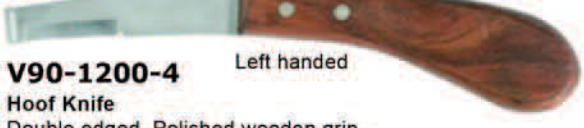

Right handed

V90-1200-4
Hoof Knife
Double edged, Polished wooden grip.