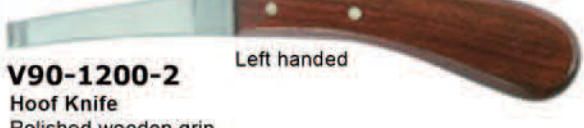

Right handed

Left handed

V90-1200-1
Hoof Knife
 Double edged. Polished wooden grip.

Right handed

Left handed

V90-1200-2
Hoof Knife
 Polished wooden grip.

Right handed

Left handed