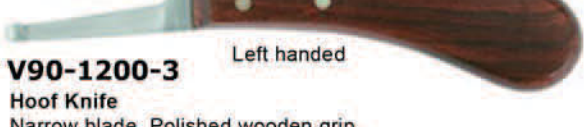

Right handed

Left handed

V90-1200-1
Hoof Knife
 Double edged. Polished wooden grip.

Right handed

Left handed

V90-1200-2
Hoof Knife
 Polished wooden grip.

Right handed

Left handed