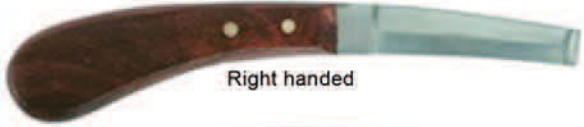

Hoof Knives

Right handed

Left handed

V90-1200
Hoof Knife Regular
 Regular blade. This durable blade is held by two rivets in the hardwood handle and it extends 2" into handle. 1/2" blade at heel, 3" long. 8.5" long overall. Wooden grip.