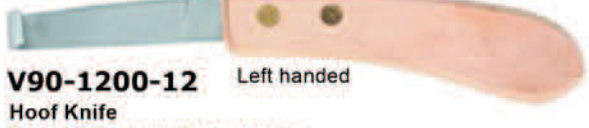

Right handed

Left handed

V90-1200-12
Hoof Knife
Wide blade, Fine Wooden grip.