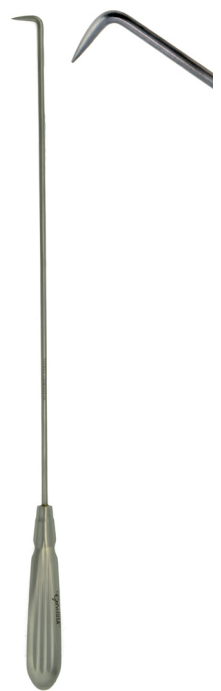

**GV70-04**  
Gum Bars

**GV70-05**  
Rubber Mouth Wedge;  
3 1/2" Long, 1 1/2"-1 7/8" Wedge

**GV70-08**  
Miniature Pony Size Wedge;  
3 1/4" Long,  
1 1/4"-1 5/16" Wedge

**GV70-06**  
Rubber Mouth Wedge  
replacement piece

**GV70-09**  
Miniature Rubber  
Replacement Piece

**GV70-07**  
Rubber Mouth Wedge  
Stainless Steel Plate

**GV70-11**  
Miniature Rubber Mouth Wedge  
Stainless Steel Plate

**GV70-10**  
Screw for G70-08

**GV70-101**  
Large Dental Mirror; Round Head,  
16 1/2" Long

**GV70-18**  
Large Dental Mirror; Oval Head,  
16 1/2" Long

**GV70-19**  
Replacement Mirror with adhesive,  
oval and round available

**GV70-67**  
Alligator Forceps, Right, 15"

**GV70-79**  
Alligator Forceps, Left, 15"

**GV70-21**  
Fine Dental Pick 15 11/16" Length,  
1mm Tip width, 7/16" Tip Depth

**GV70-22**  
Large Fine Dental Pick 15 3/4"  
Length, 1 mm Tip Width, 5/8" Tip  
Depth