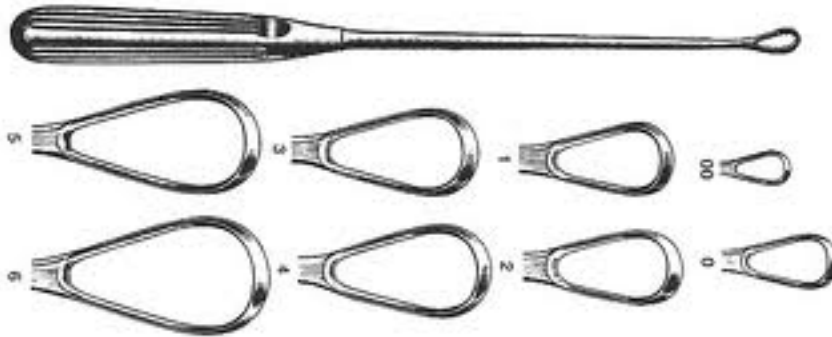

**GV70-38**  
Dental Fulcrum, 4 different height  
aluminum heads

**GV70-111**  
Dental Probe Pointed Tip,  
17 1/2" Long

**GV70-66**  
Dental Explorer

**GV70-43**  
Cheek Retractor

**G15-41**  
Sims Uterine Curettes,  
Sharp Malleable Shaft, 11", Size 00