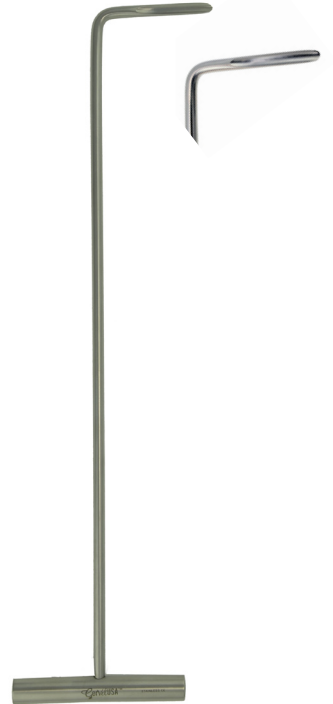

**GV70-74**  
Elevator, 90 degree angle down, 14"

## Equine Dental Spreaders

**GV70-75**  
Elevator, 90 degree angle up, 14"

**GV70-76**  
Elevator, 90 degree angle left, 14"

**GV70-77**  
Elevator, 90 degree angle right, 14"

**GD50-196**  
Winged Elevator, #8, Short Handle