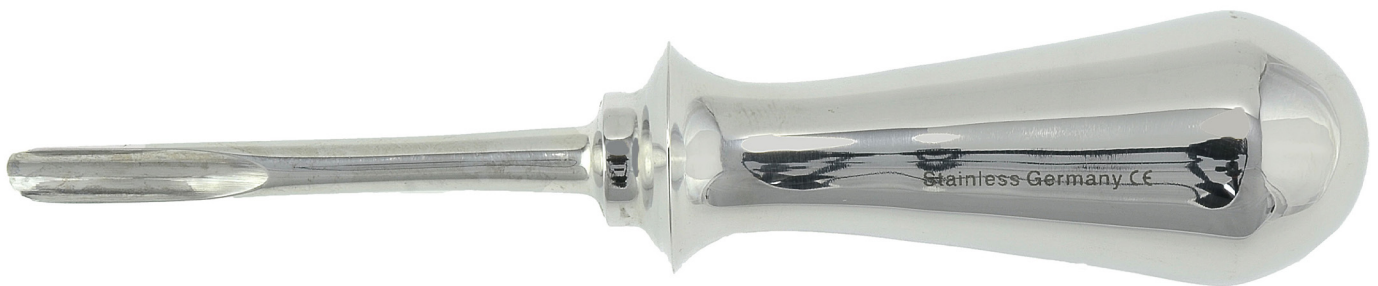

GV70-63
Wolf Tooth Elevator, 9mm Tip, Sharp, 6 3/4" Length, 3 or More

Equine Dental Elevators