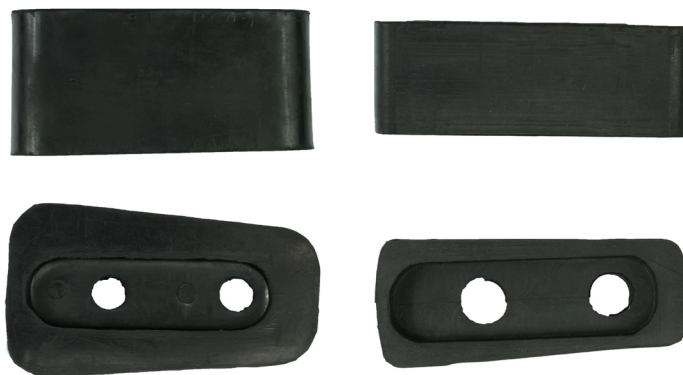

**GV70-01**  
Full Mouth Speculum; Includes 2  
Mouth Plates & Biothane Halter

**GV70-02**  
Full Mouth Speculum; Includes 2  
Mouth Plates & Leather Halter

**GV70-03**  
Mouth Plates;  
Set of 2 SS Mouth Plates

**GV70-04**  
Gum Bars

**GV70-05**  
Rubber Mouth Wedge;  
3 1/2" Long, 1 1/2"-1 7/8" Wedge

**GV70-08**  
Miniature Pony Size Wedge;  
3 1/4" Long,  
1 1/4"-1 5/16" Wedge

**GV70-06**  
Rubber Mouth Wedge  
replacement piece