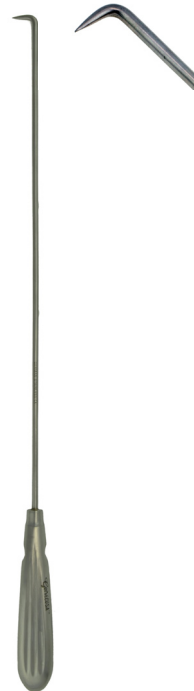

**GV70-04**  
Gum Bars

**GV70-05**  
Rubber Mouth Wedge;  
3 1/2" Long, 1 1/2"-1 7/8" Wedge

**GV70-08**  
Miniature Pony Size Wedge;  
3 1/4" Long,  
1 1/4"-1 5/16" Wedge

**GV70-06**  
Rubber Mouth Wedge  
replacement piece

**GV70-09**  
Miniature Rubber  
Replacement Piece

**GV70-07**  
Rubber Mouth Wedge  
Stainless Steel Plate

**GV70-11**  
Miniature Rubber Mouth Wedge  
Stainless Steel Plate

**GV70-10**  
Screw for G70-08

**GV70-101**  
Large Dental Mirror; Round Head,  
16 1/2" Long

**GV70-18**  
Large Dental Mirror; Oval Head,  
16 1/2" Long

**GV70-19**  
Replacement Mirror with adhesive,  
oval and round available

**GV70-67**  
Alligator Forceps, Right, 15"

**GV70-79**  
Alligator Forceps, Left, 15"

**GV70-21**  
Fine Dental Pick 15 11/16" Length,  
1mm Tip width, 7/16" Tip Depth

**GV70-22**  
Large Fine Dental Pick 15 3/4"  
Length, 1 mm Tip Width, 5/8" Tip  
Depth